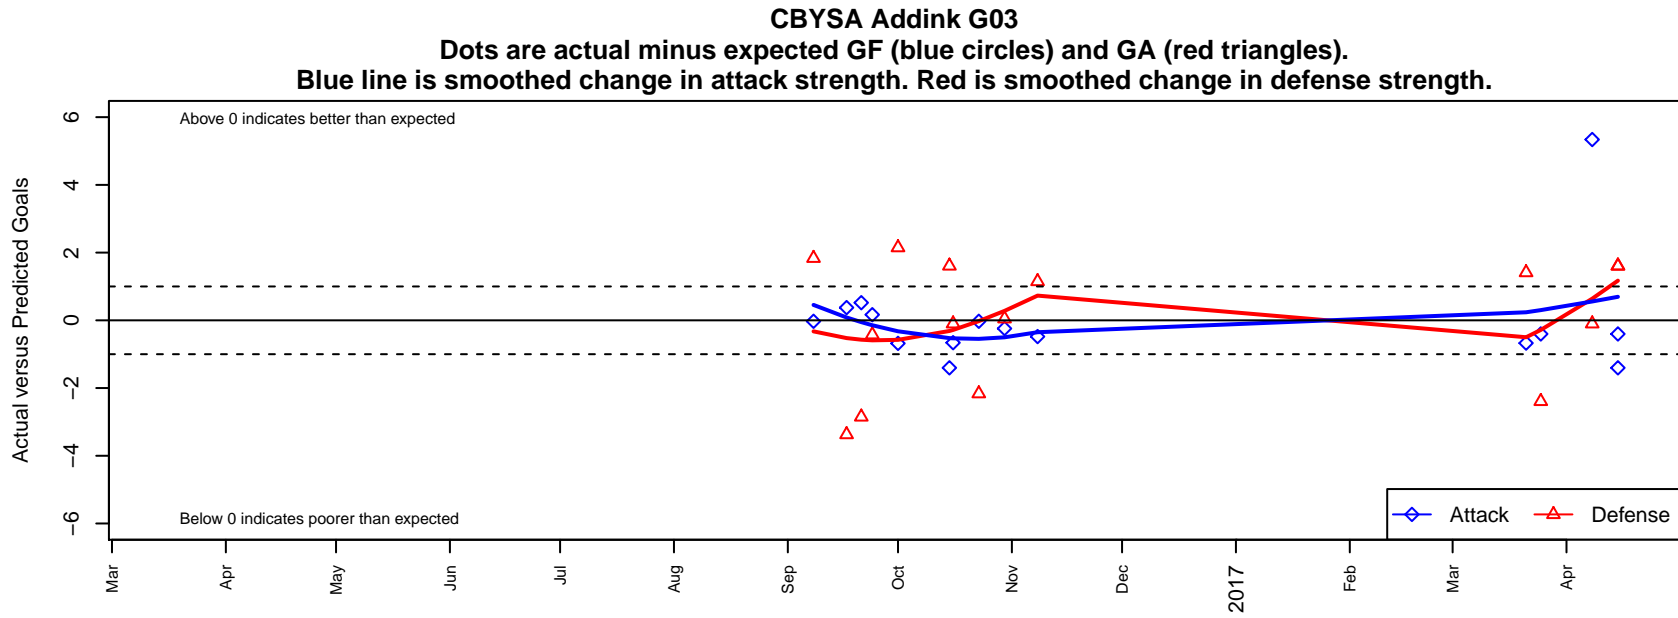

# CBYSA Addink G03

Columbia Basin Youth Soccer Assoc.  
, WA  
G03 total strength=614  
attack=0.59 defense=0.47  
fall league = PSPL–Inland Copa 2 U14  
spr league = Spr PSPL–Inland Copa 3 U14

alt names used:  
CBYSA G03 Addink  
CBYSA G03 Addink

Venues played:  
2016 PSPL–Inland Copa 2 U14  
2016 Spr PSPL–Inland Copa 3 U14

**attack and defense variance (black dot)  
relative to other teams  
and top 10 in region**

**attack and defense rating  
relative to others at age  
and all opponents in last 13 months**