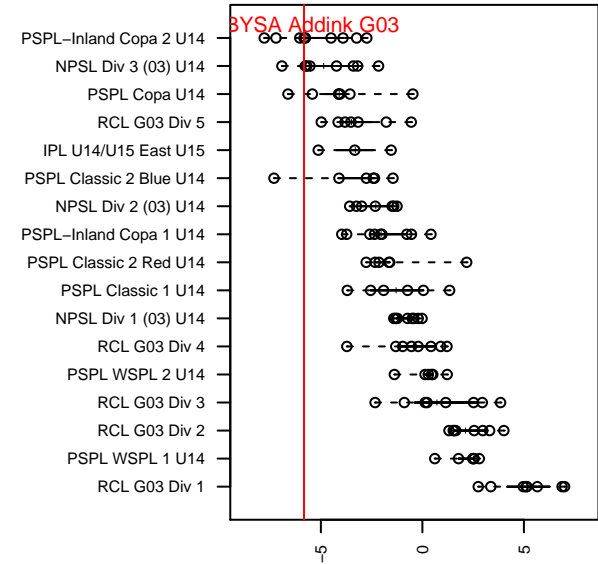

# CBYSA Addink G03

Columbia Basin Youth Soccer Assoc.  
, WA  
G03 total strength=614  
attack=0.59 defense=0.47  
fall league = PSPL–Inland Copa 2 U14  
spr league = Spr PSPL–Inland Copa 3 U14

alt names used:  
CBYSA G03 Addink  
CBYSA G03 Addink

Venues played:  
2016 PSPL–Inland Copa 2 U14  
2016 Spr PSPL–Inland Copa 3 U14

**attack and defense variance (black dot)  
relative to other teams  
and top 10 in region**

**attack and defense rating  
relative to others at age  
and all opponents in last 13 months**